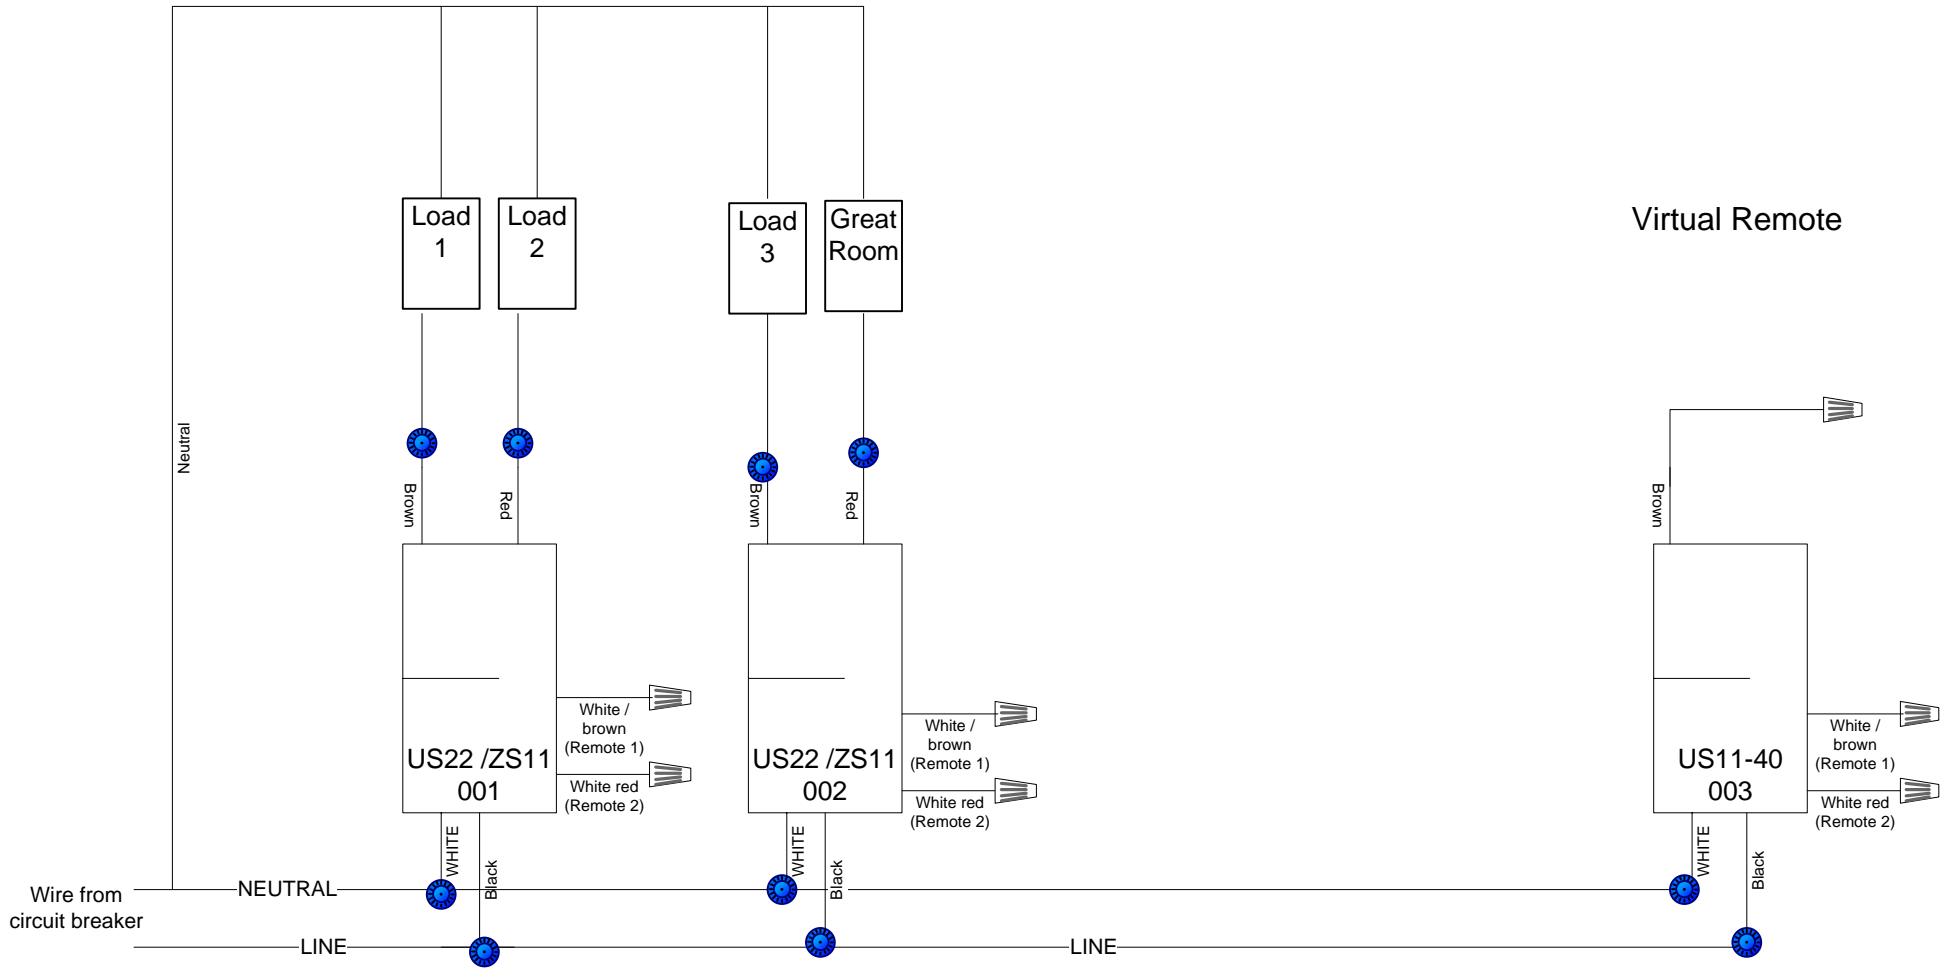

Load controls in Kitchen

Virtual Remote