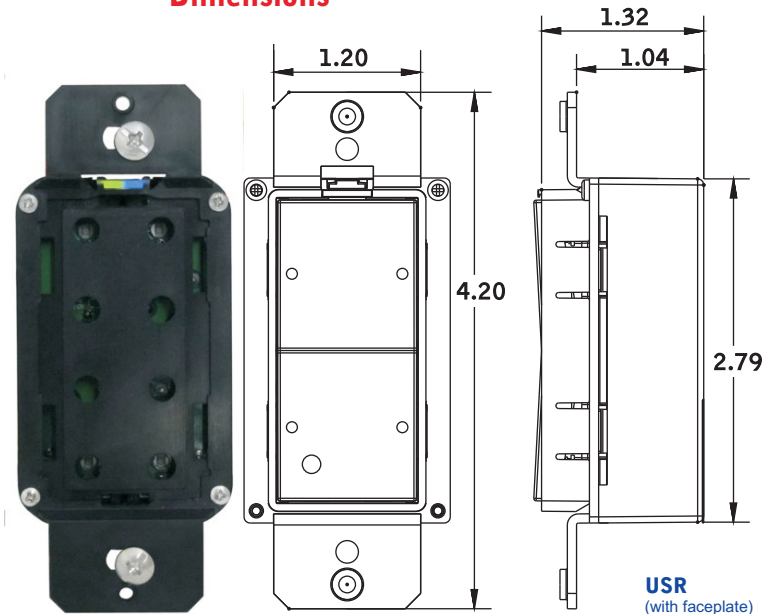

### Ordering Information:

**USR1-40A-W** Remote Controller with Single White Rocker  
**USR-40A** Remote Controller Base (spec. rocker separately)

### Rocker Faceplates:

Standard Colors (Gloss Finish): White (-W), Almond (-A), Light Almond (-LA), Ivory (-I), Brown (-BN), Black (-BK)

A **ZS11** Single (e.g. ZS11-W; single rocker, white)  
 B **ZS12** Dual (e.g. ZS12-I; dual rocker, ivory)

### Dimensions

### Specifications

**Power:** 120VAC +/- 10%, 60Hz  
**Input Current:** 1.5mA

**Connections:** 6" stranded pigtails, #16 AWG for power, #20 AWG for travelers

**Wiring:**

Black	AC Line for LED
White	AC Neutral
Brn / Wht	Traveler 1
Red / Wht	Traveler 2