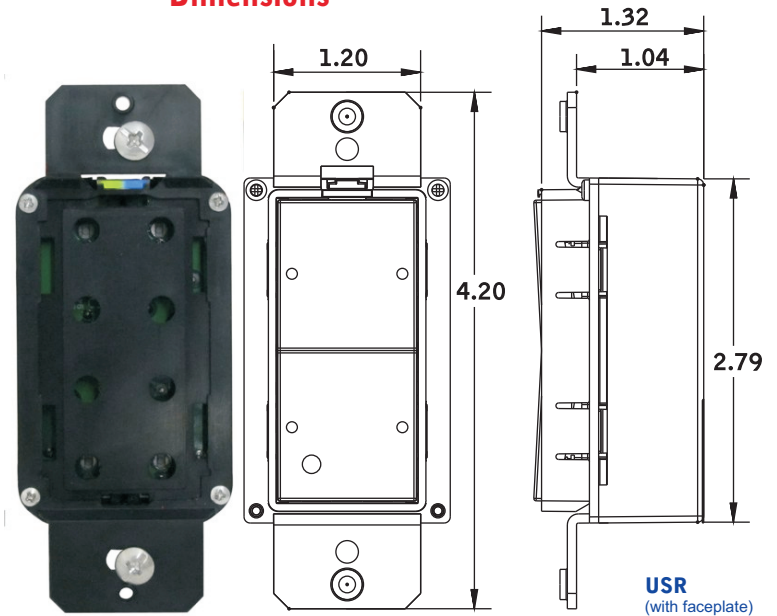

Features

- **Dual (2) blue/green LED indication**
 - ▶ LEDs match single/dual master dimmer switch LEDs
- **Interchangeable rocker assemblies**
 - ▶ Increased flexibility, supports single or dual rockers
 - ▶ Change color and functionality in the home
 - ▶ Reduce inventory costs, rockers sold separately
- **True rocker action**
 - ▶ Both ON/OFF and dimming control of connected devices
- **Provides inexpensive 3-, 4- or more-way control**
- **Standard Rocker Colors:** White, Almond, Light Almond, Ivory, Black, Brown

Ordering Information:

USR1-40A-W Remote Controller with Single White Rocker
USR-40A Remote Controller Base (spec. rocker separately)

Rocker Faceplates:

Standard Colors (Gloss Finish): White (-W), Almond (-A), Light Almond (-LA), Ivory (-I), Brown (-BN), Black (-BK)

A **ZS11** Single (e.g. ZS11-W; single rocker, white)
 B **ZS12** Dual (e.g. ZS12-I; dual rocker, ivory)

Color-matched to Leviton® Decora® faceplates.
 SimplyBrilliant® brand Dedicated Remote controllers must be used with SimplyBrilliant® dimming transceiver switches, receptacles and fixture modules only.
 Blue LED indication requires always hot 120vac power connection.

Dimensions

Specifications

Power: 120VAC +/- 10%, 60Hz
Input Current: 1.5mA

Connections: 6" stranded pigtails, #16 AWG for power, #20 AWG for travelers

Wiring:

Black	AC Line for LED
White	AC Neutral
Brn / Wht	Traveler 1
Red / Wht	Traveler 2