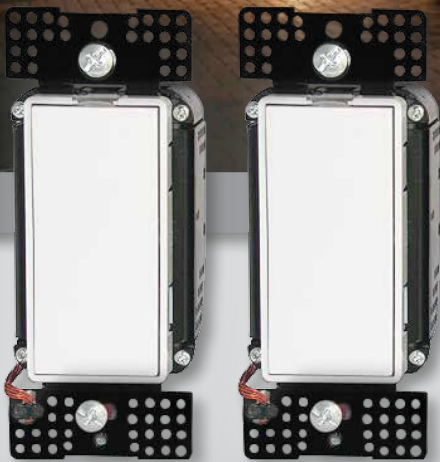

Simply Automated Anywhere 3-Way Switch Kits

**2-Rocker Kit
Now Available**

- **3-Way control of lights anywhere on your property without running new wires!**
- **Includes two (2) professional grade 900W switches – LED compatible**
- **A simple cost effective alternative for the professional electrician**

Professional Grade

Two high quality professional grade 900W switches replace existing mechanical wall switches, utilize same wires of existing wall switches - no traveler wires or batteries needed! Turn on/off circuits from both switches (neutral wire required).

A simple cost effective alternative for the professional electrician - versus running costly new wiring or using wireless consumer DIY options that do not always work. Employs Simply Automated's advanced powerline technology – transmits over 1 mile. Wall plates sold separately.